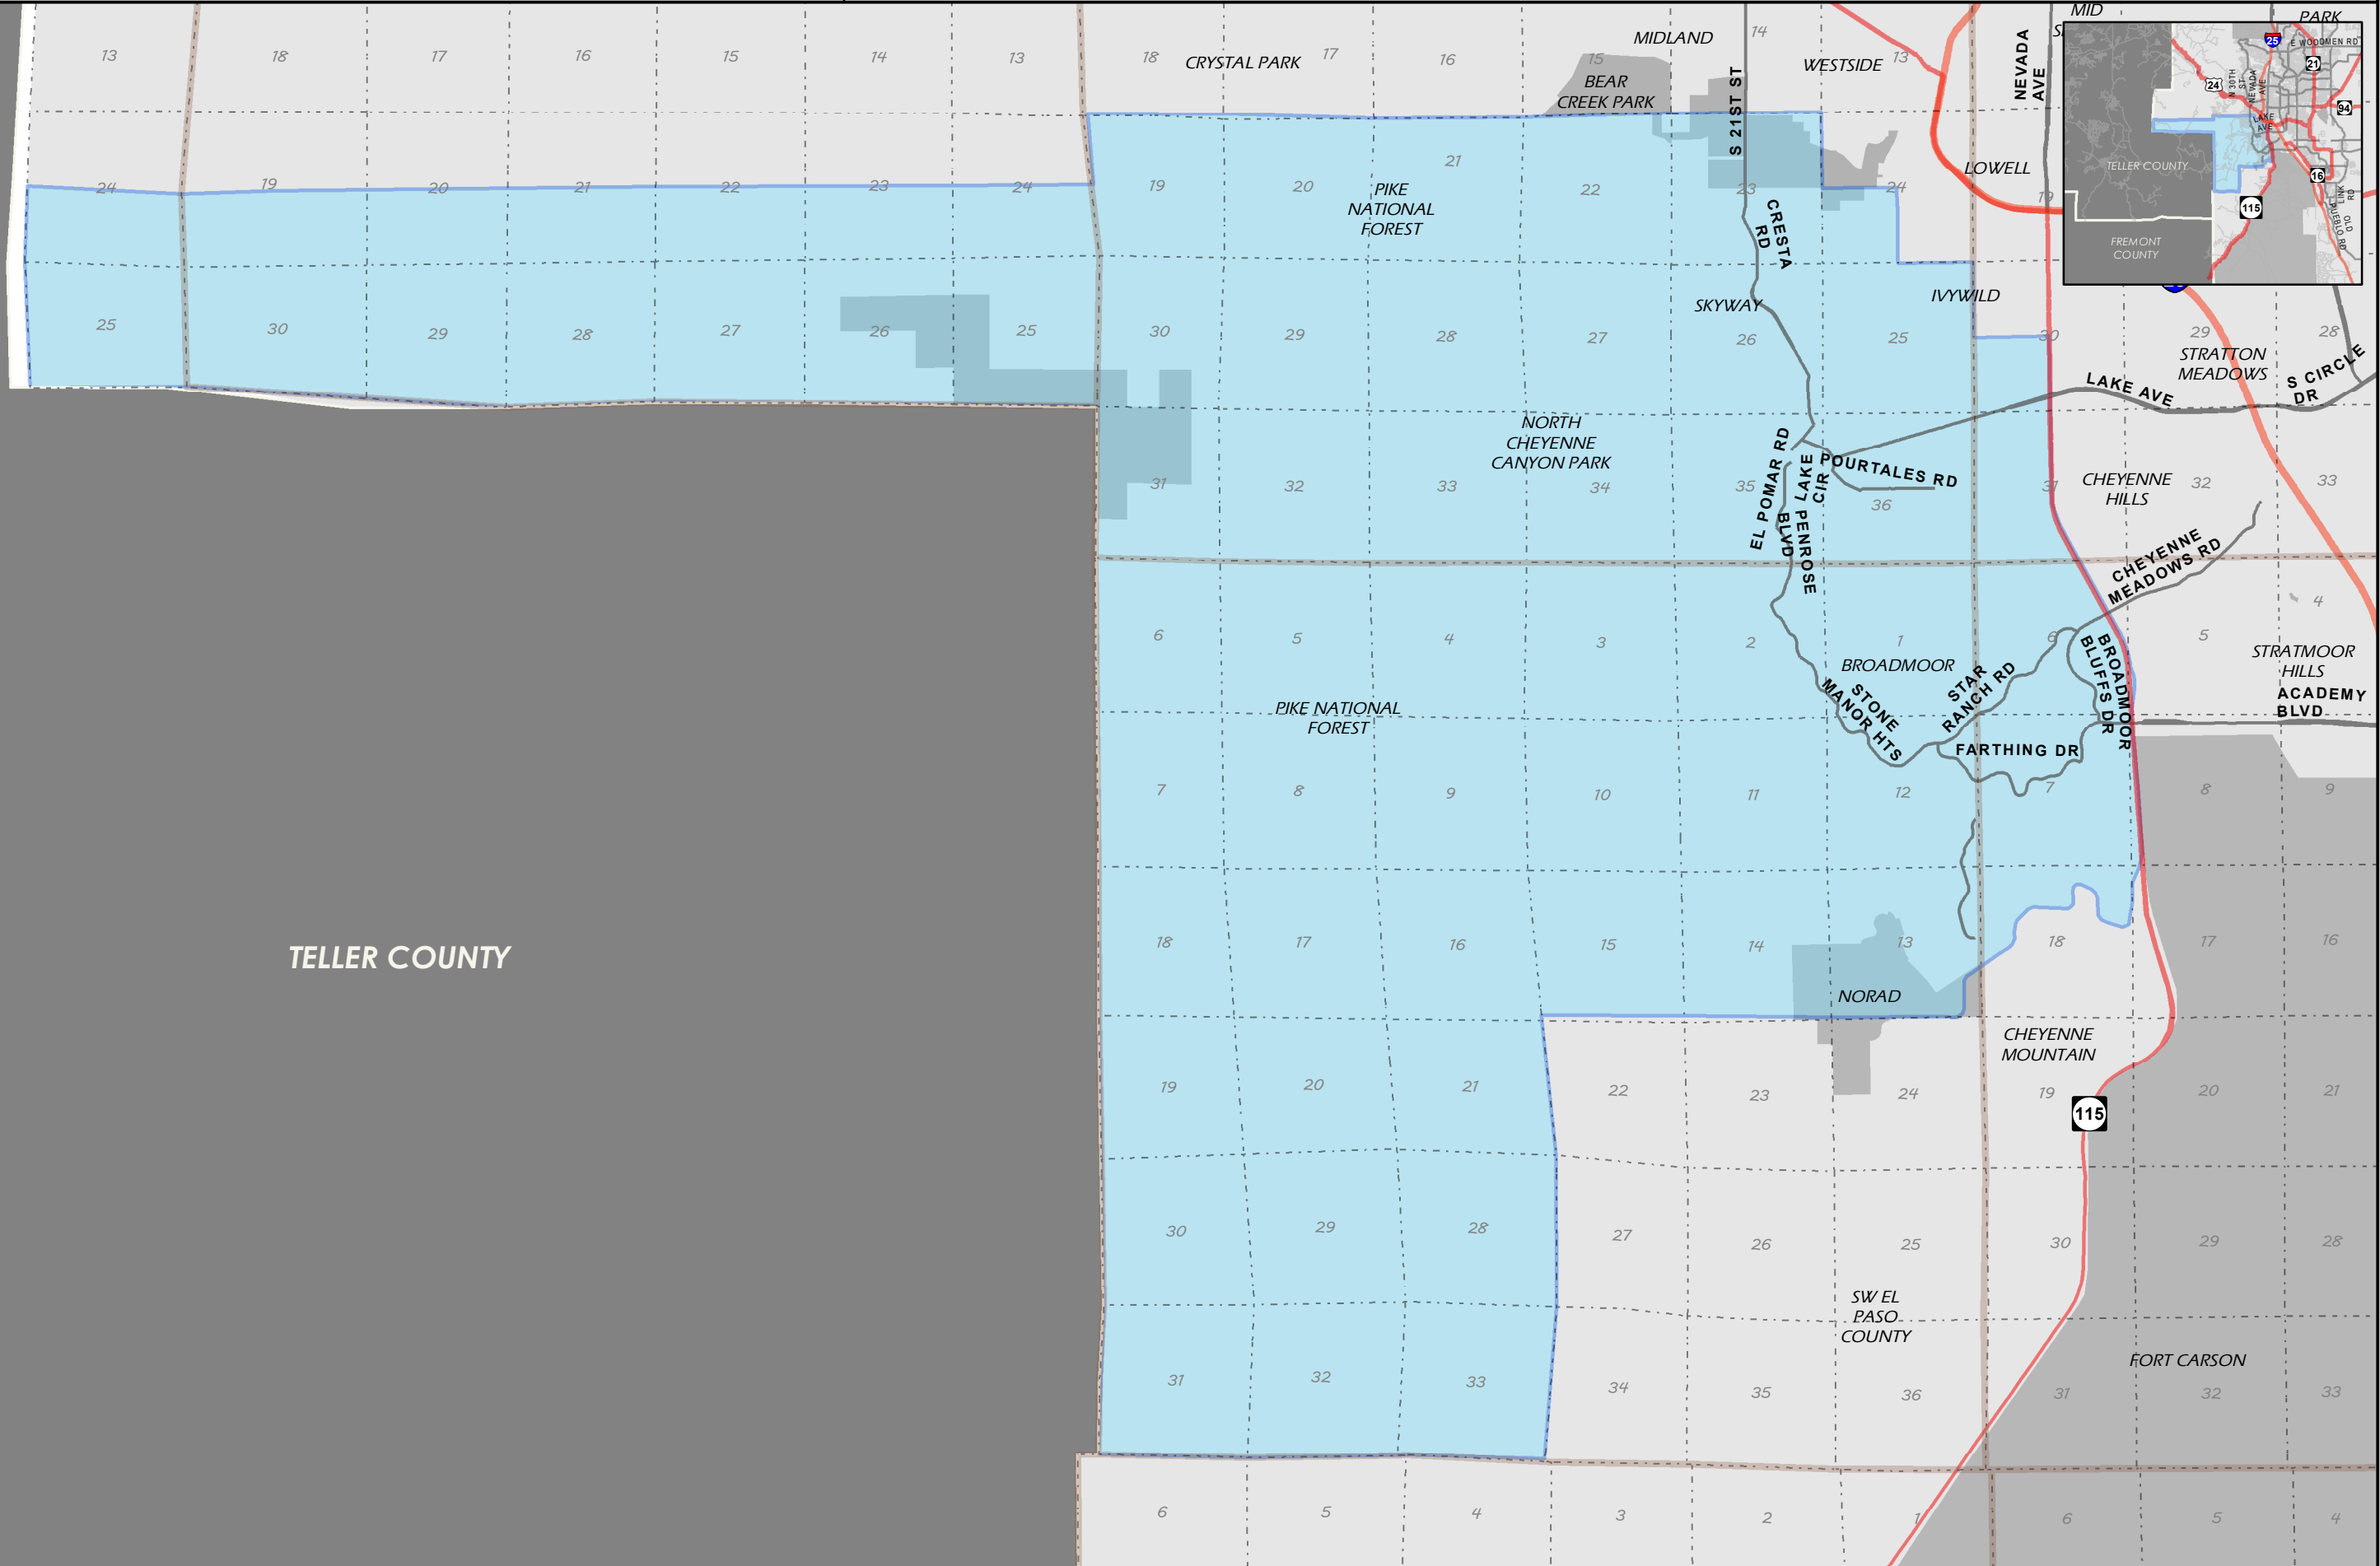

CHEY MTN SCHOOL DISTRICT 12

Tax Boundary

1 inch = 5,530.28 feet

04/27/2018 EPC Assessor's Office
NAD_1983_StatePlane_Colorado_Central_FIPS_0502_Feet
Projection: Lambert_Conformal_Conic

TELLER COUNTY

115

FORT CARSON