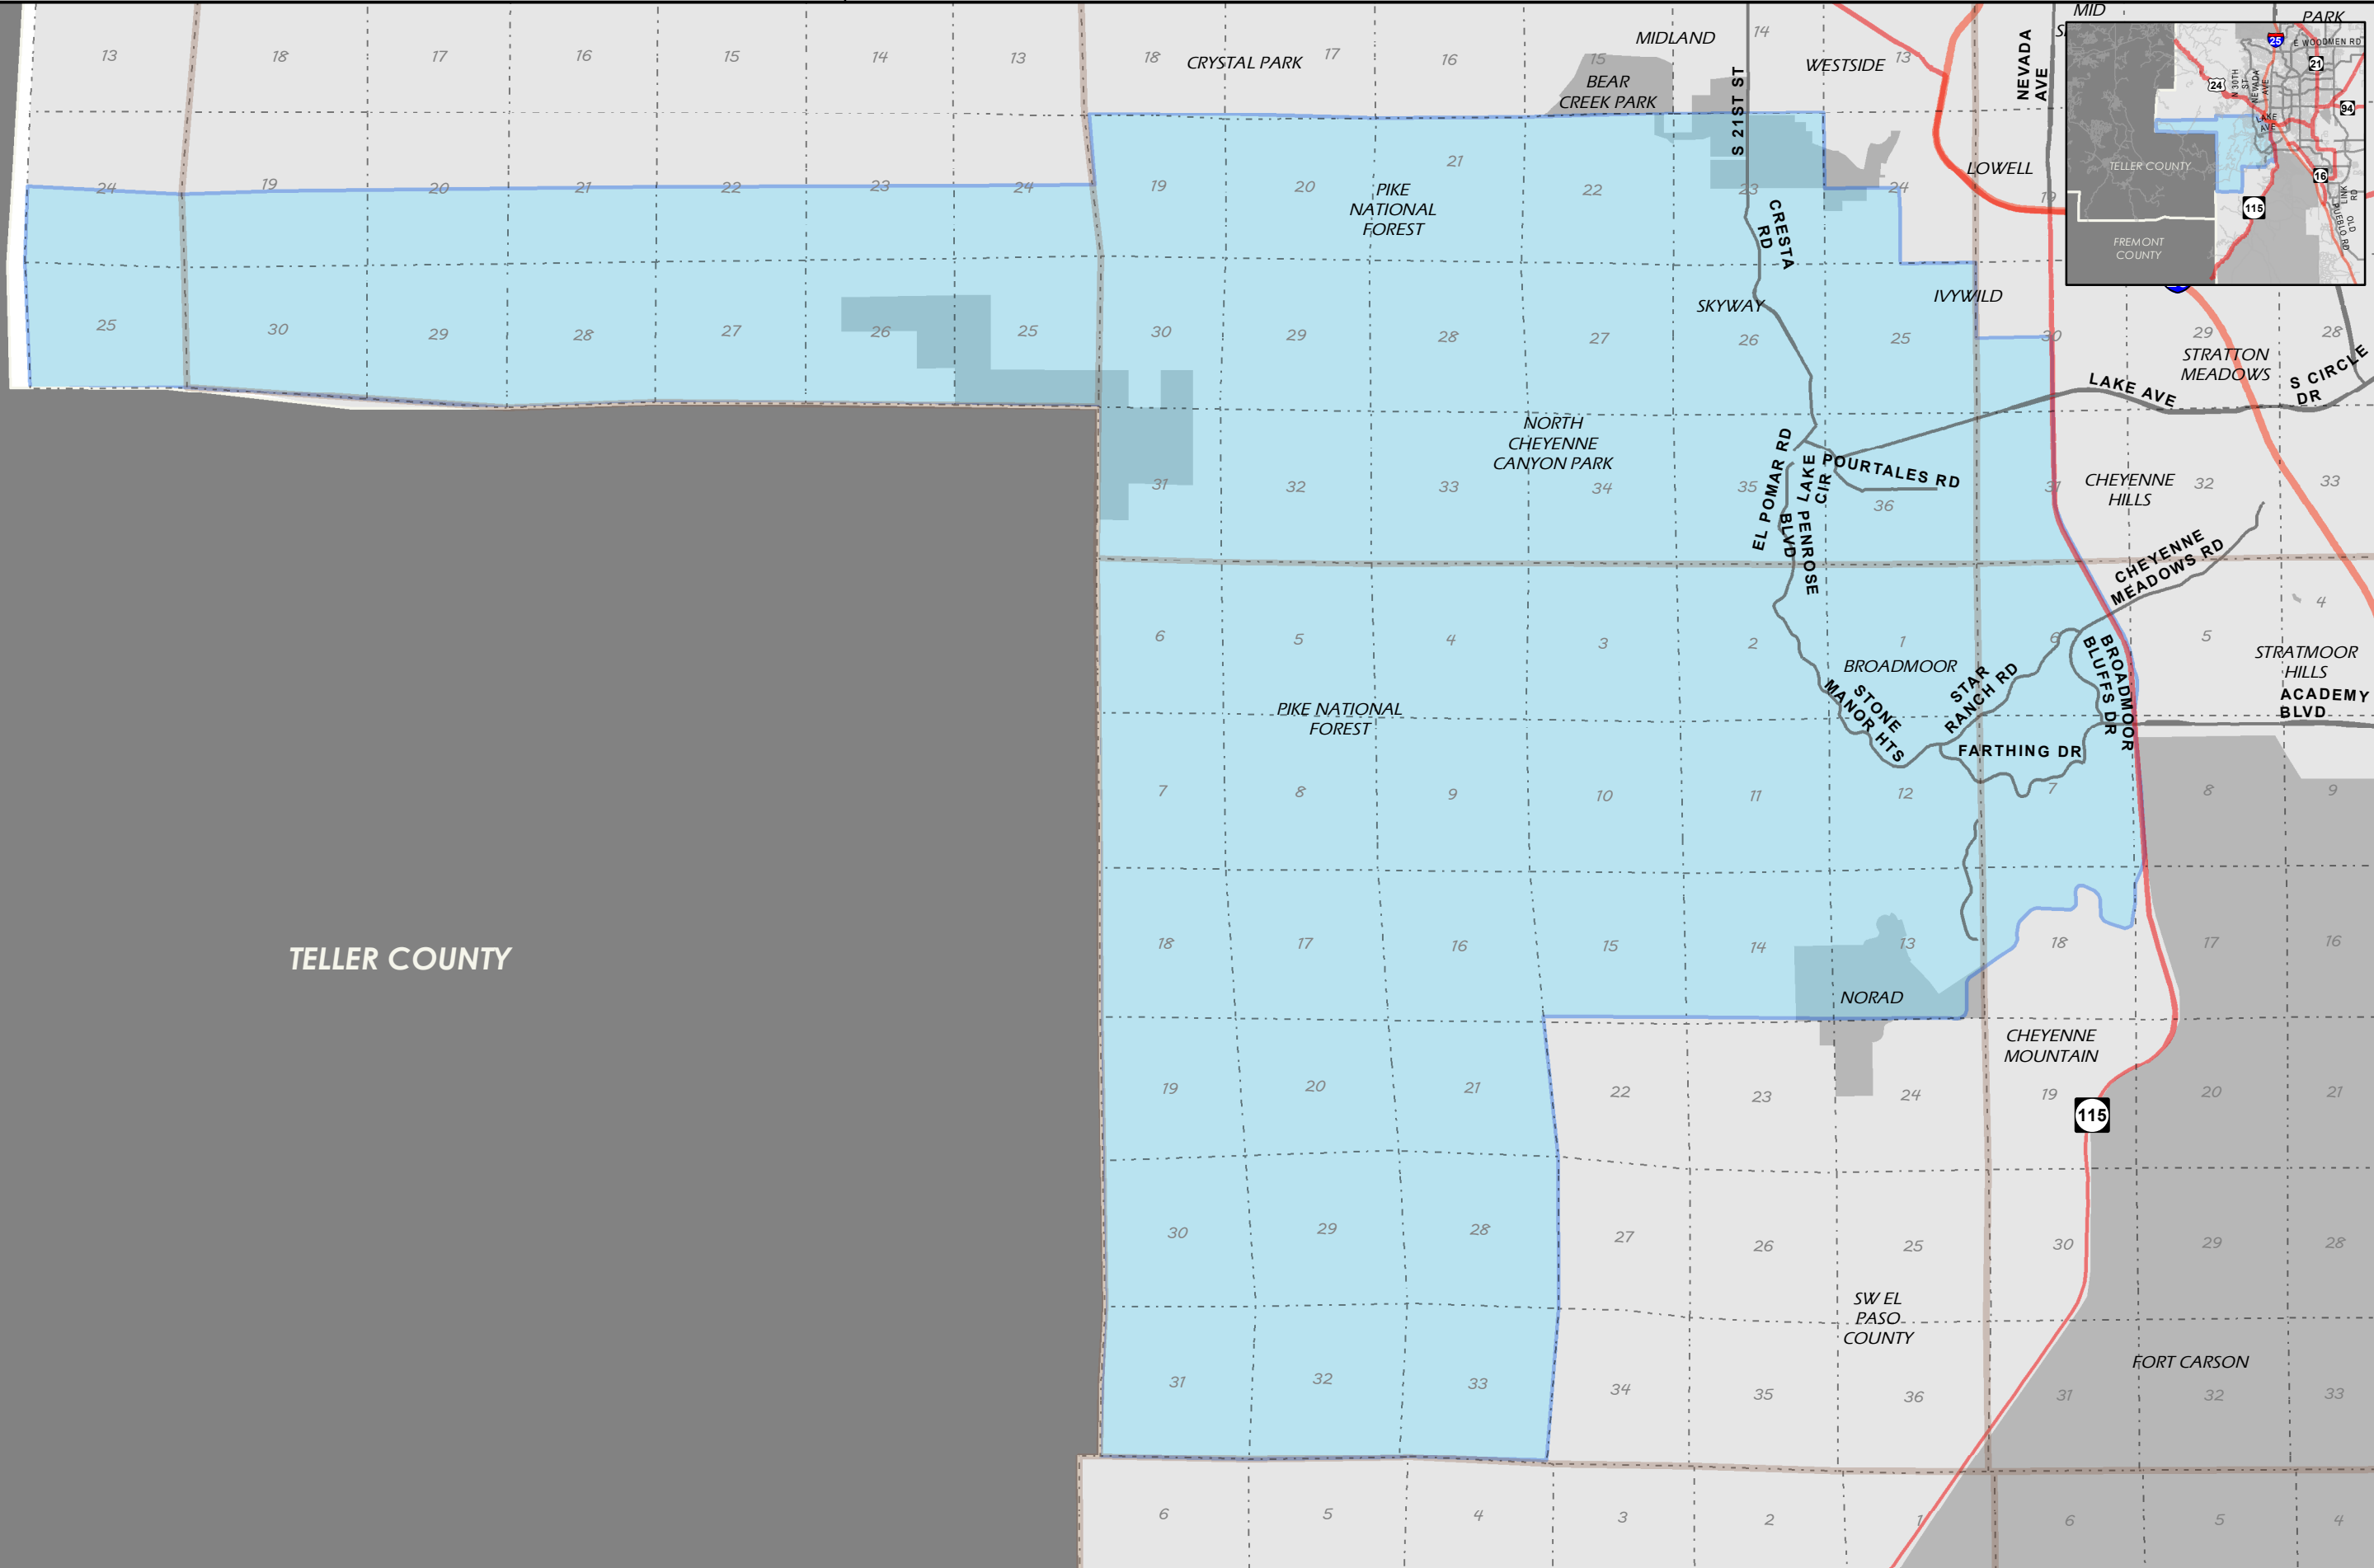

CHEY MTN SCHOOL DISTRICT 12

Tax Boundary

1 inch = 5,530.28 feet

08/27/2018 EPC Assessor's Office
NAD_1983_StatePlane_Colorado_Central_FIPS_0502_Feet
Projection: Lambert_Conformal_Conic

TELLER COUNTY

115

FORT CARSON